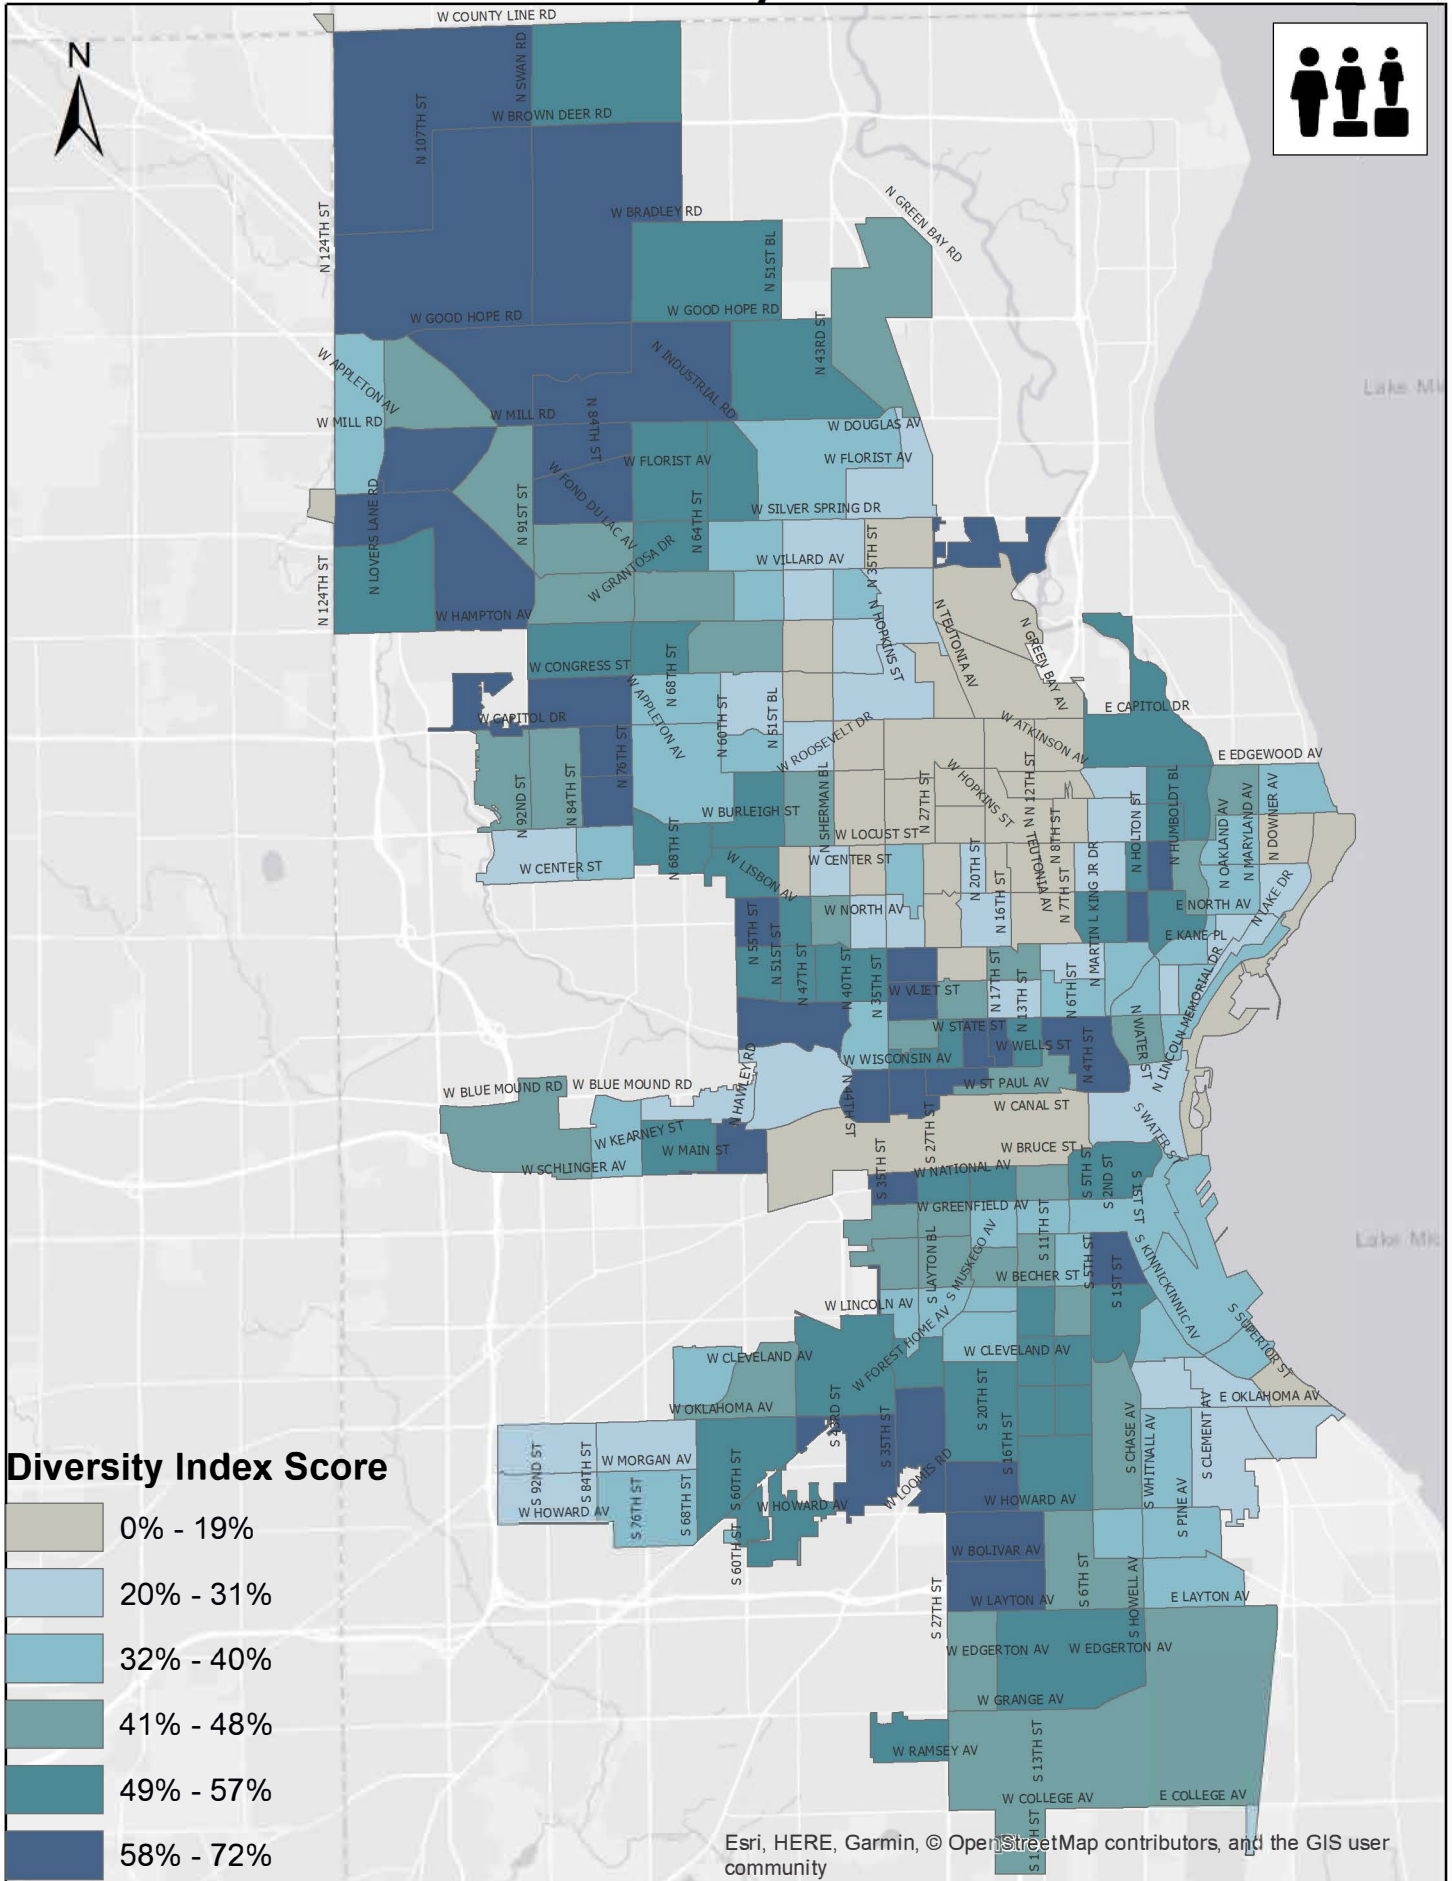

Diversity Index

Diversity Index Score

Esri, HERE, Garmin, © OpenStreetMap contributors, and the GIS user community

*Source: U.S. Census Bureau, 2012-2016 American Community Survey 5-Year Estimates.
 Classification Method: Jenks Natural Breaks (6 classes) based on the geographic distribution of the data at the census tract level.