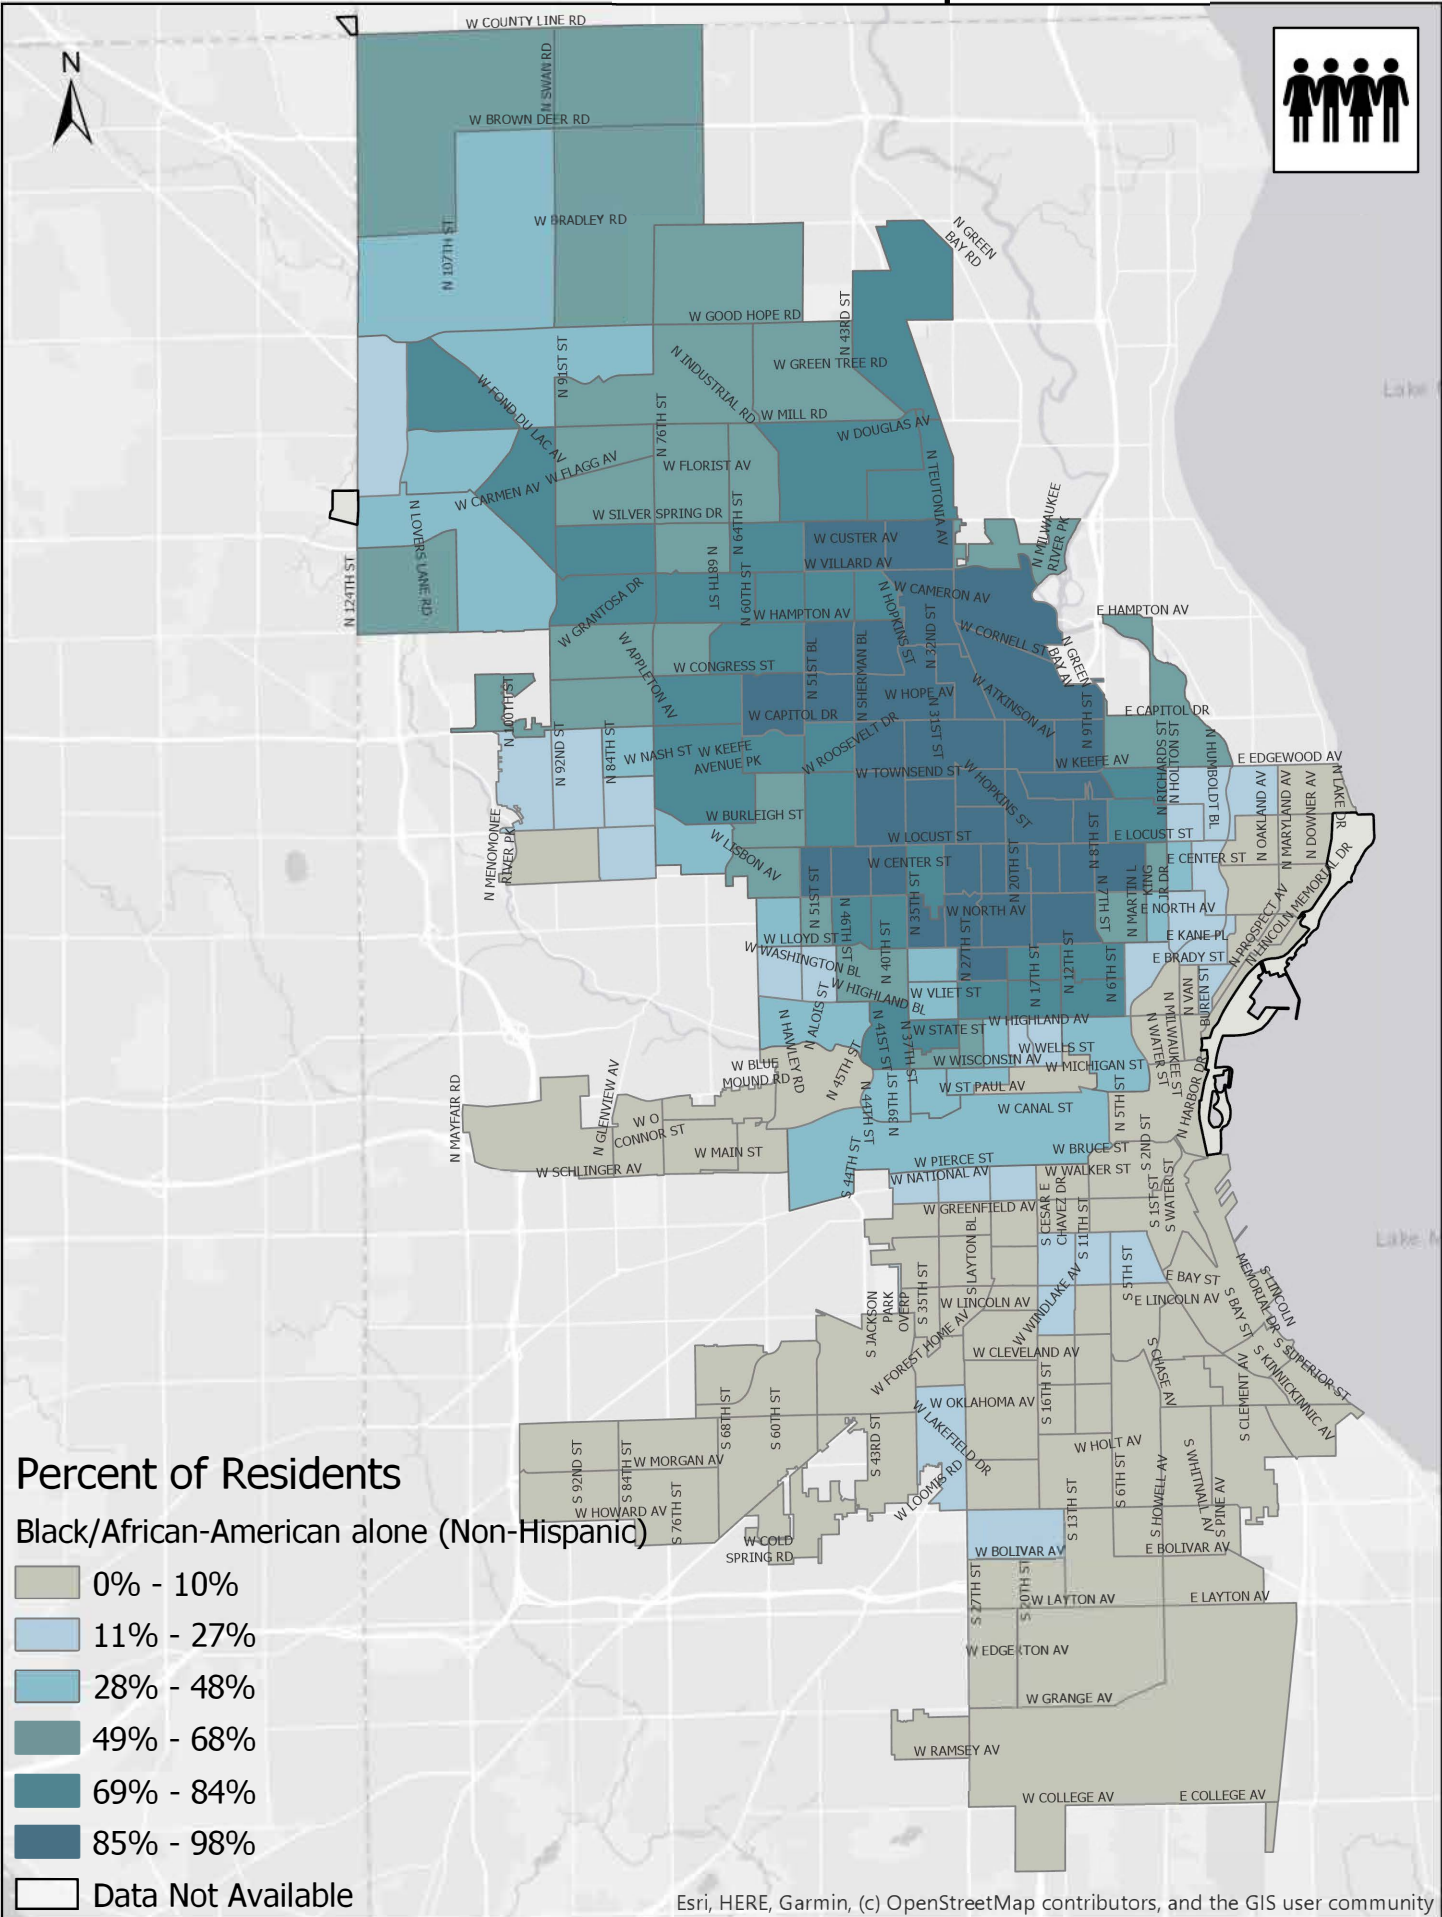

African-American Population

Esri, HERE, Garmin, (c) OpenStreetMap contributors, and the GIS user community

Source: U.S. Census Bureau, 2012-2016 American Community Survey 5-Year Estimates.
 Classification Method: Jenks Natural Breaks (6 classes) based on the geographic distribution of the data at the census tract level.
 Note: Outliers and Tracts with null/missing data were removed from the analysis.