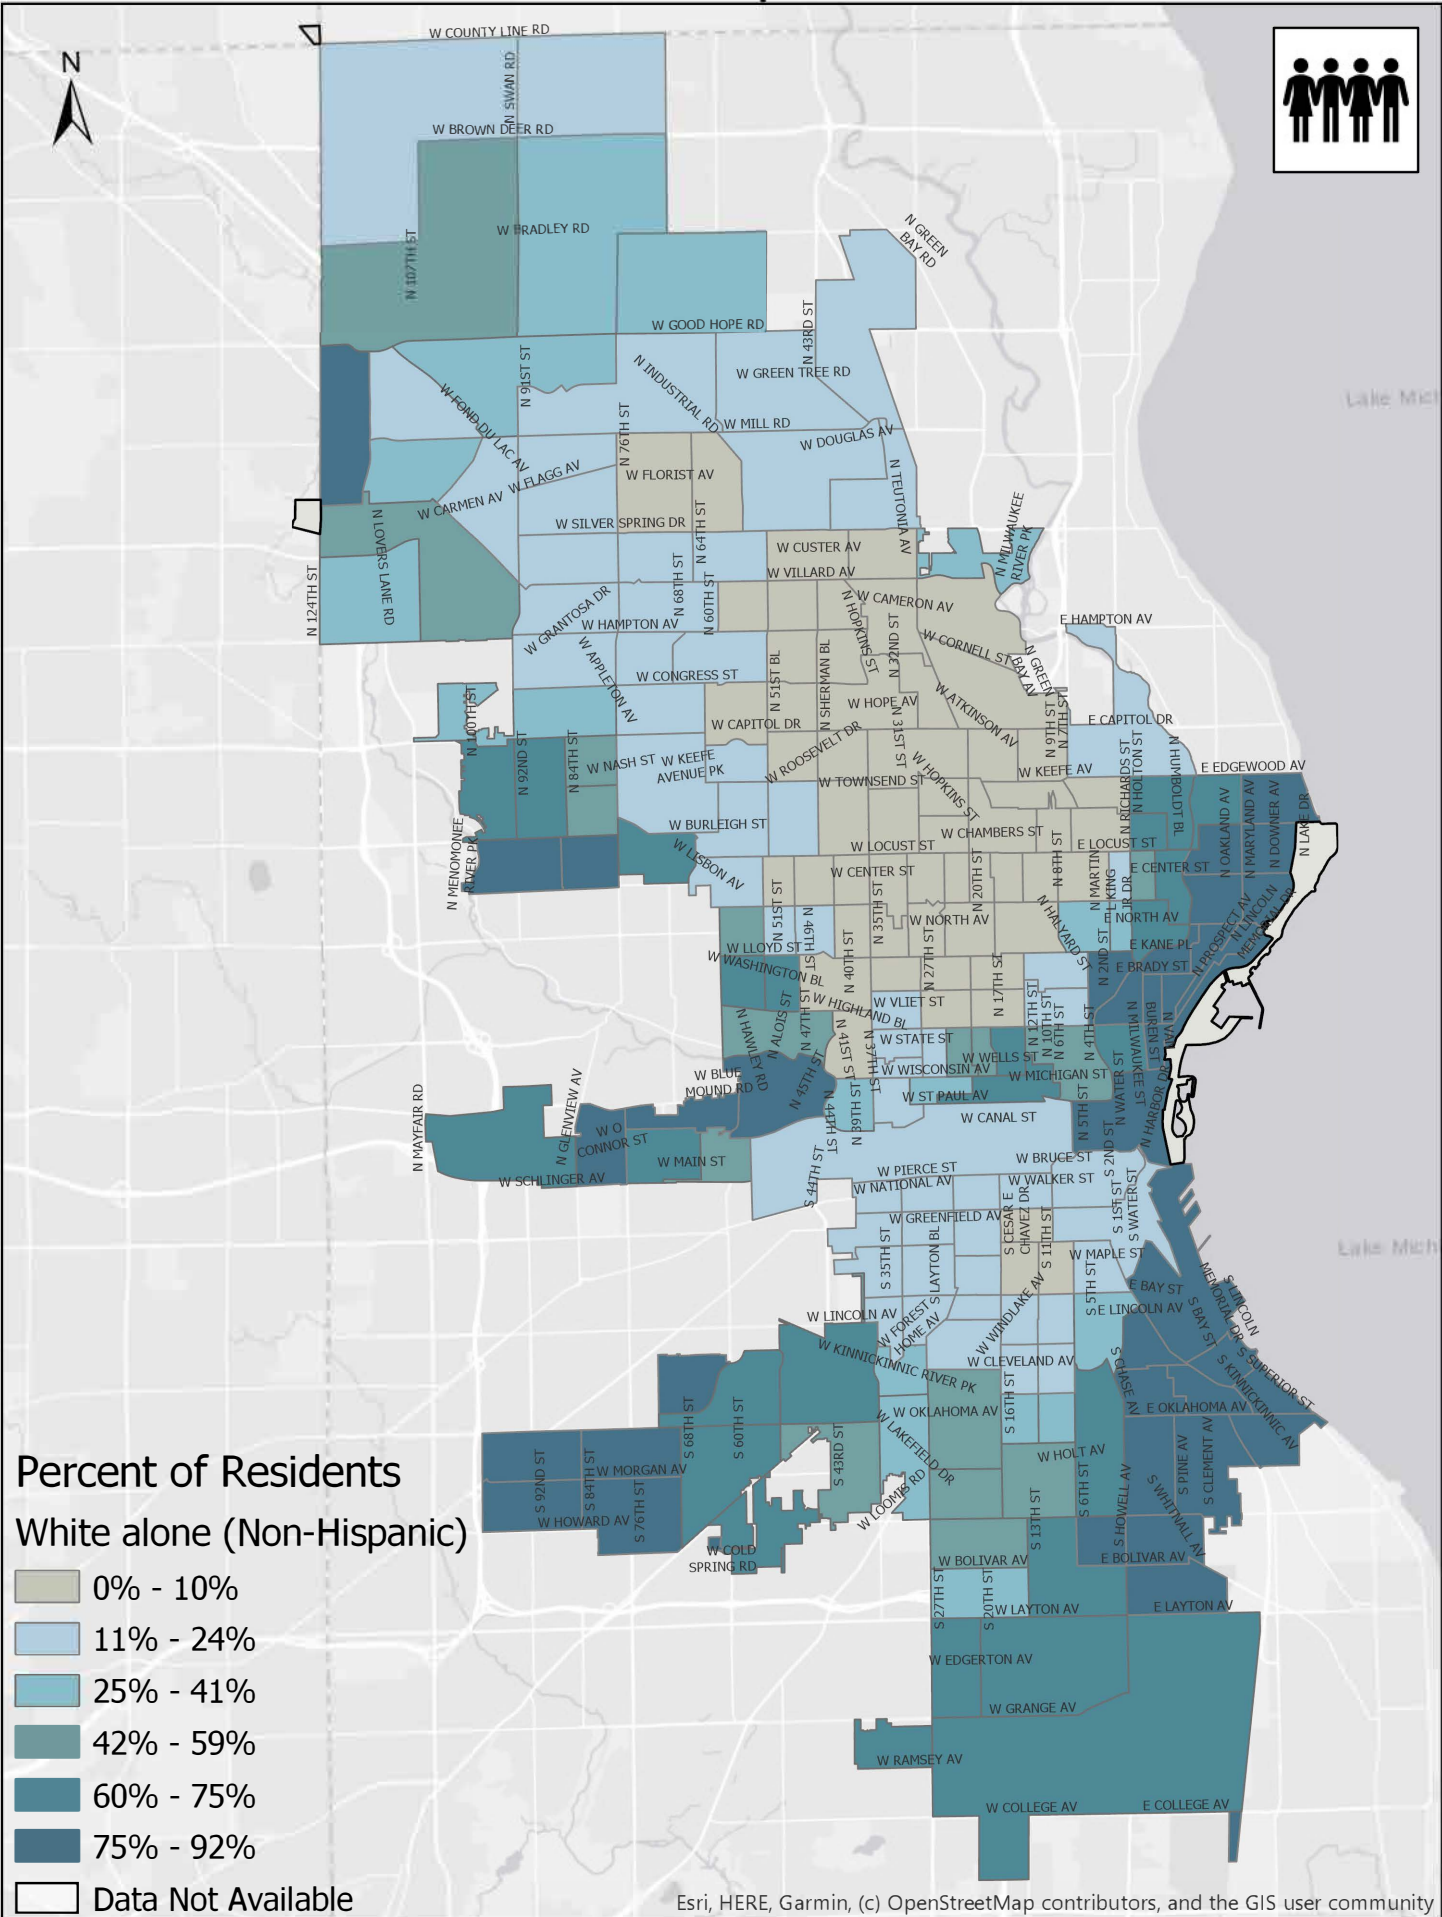

White Population

Esri, HERE, Garmin, (c) OpenStreetMap contributors, and the GIS user community

Source: U.S. Census Bureau, 2012-2016 American Community Survey 5-Year Estimates.
 Classification Method: Jenks Natural Breaks (6 classes) based on the geographic distribution of the data at the census tract level.
 Note: Outliers and Tracts with null/missing data were removed from the analysis.